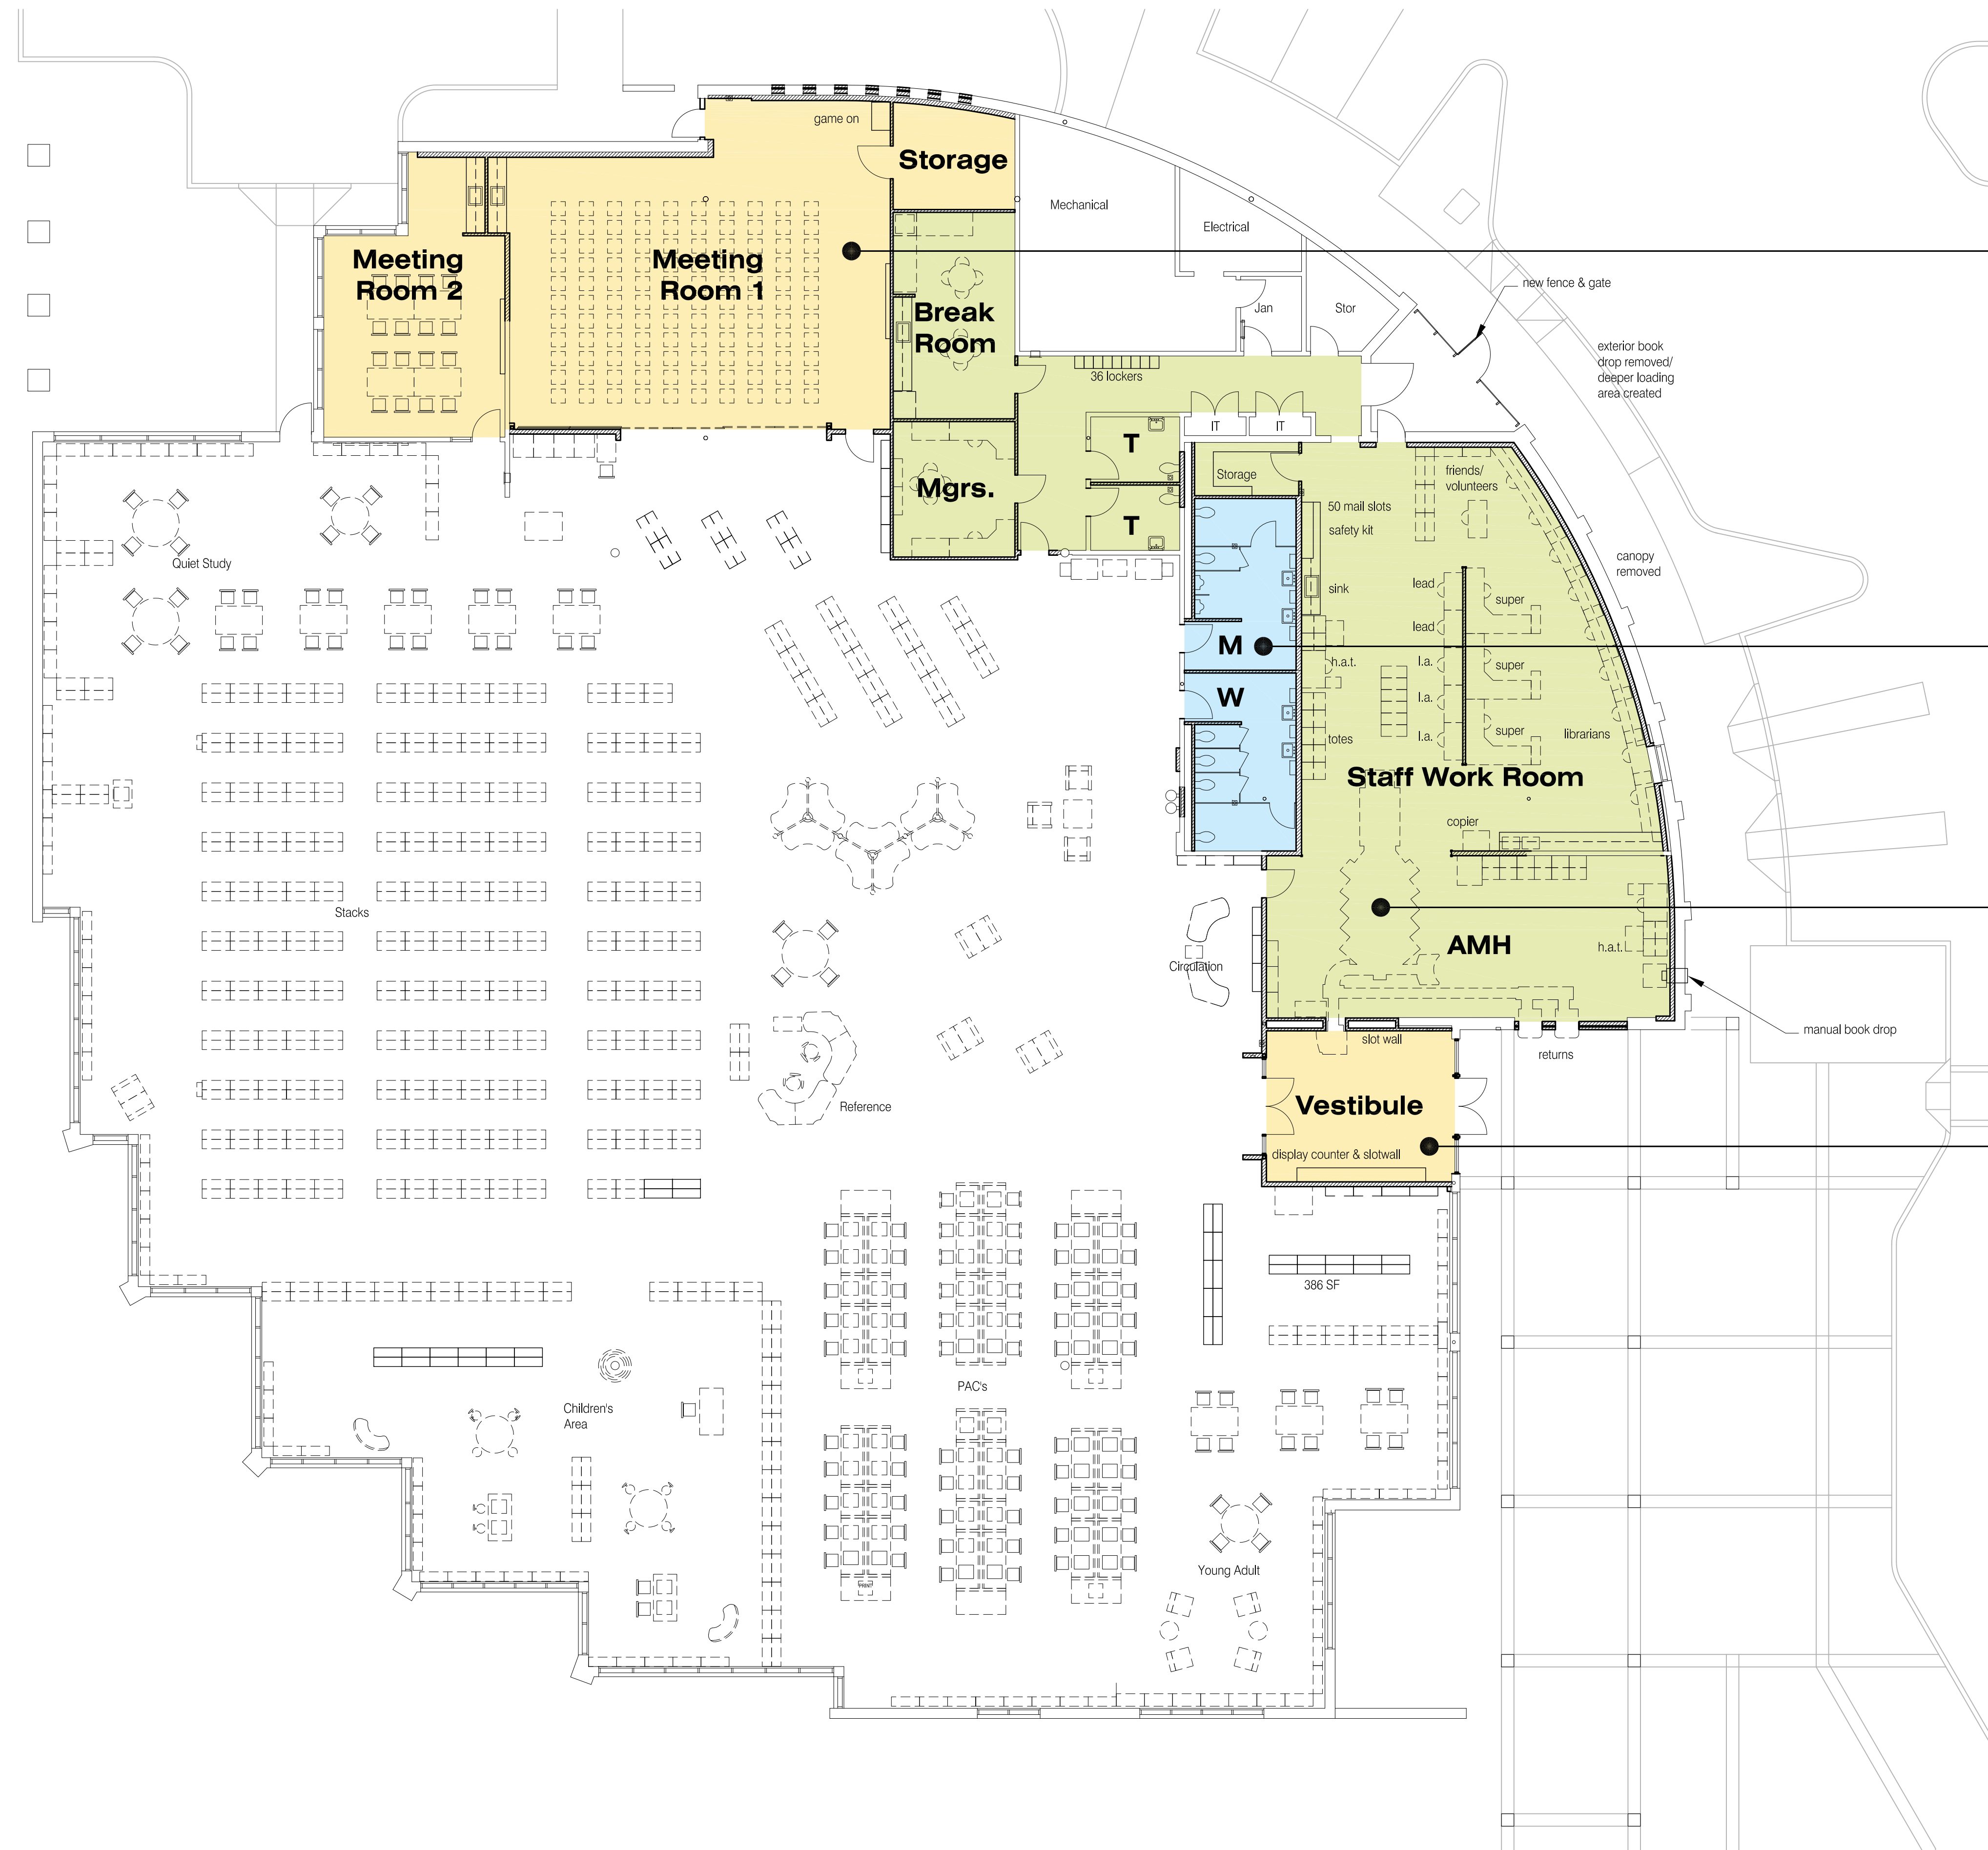

KING COUNTY LIBRARY SYSTEM
**KENT REGIONAL LIBRARY
 REMODEL**

Increase connection between meeting room and collection area

Relocate restrooms to increase supervision

Create space for AMH adjacent to the front entry in place of existing meeting room and entry

Create a more direct entry sequence

08/20/09

Miller Hayashi Architects LLC