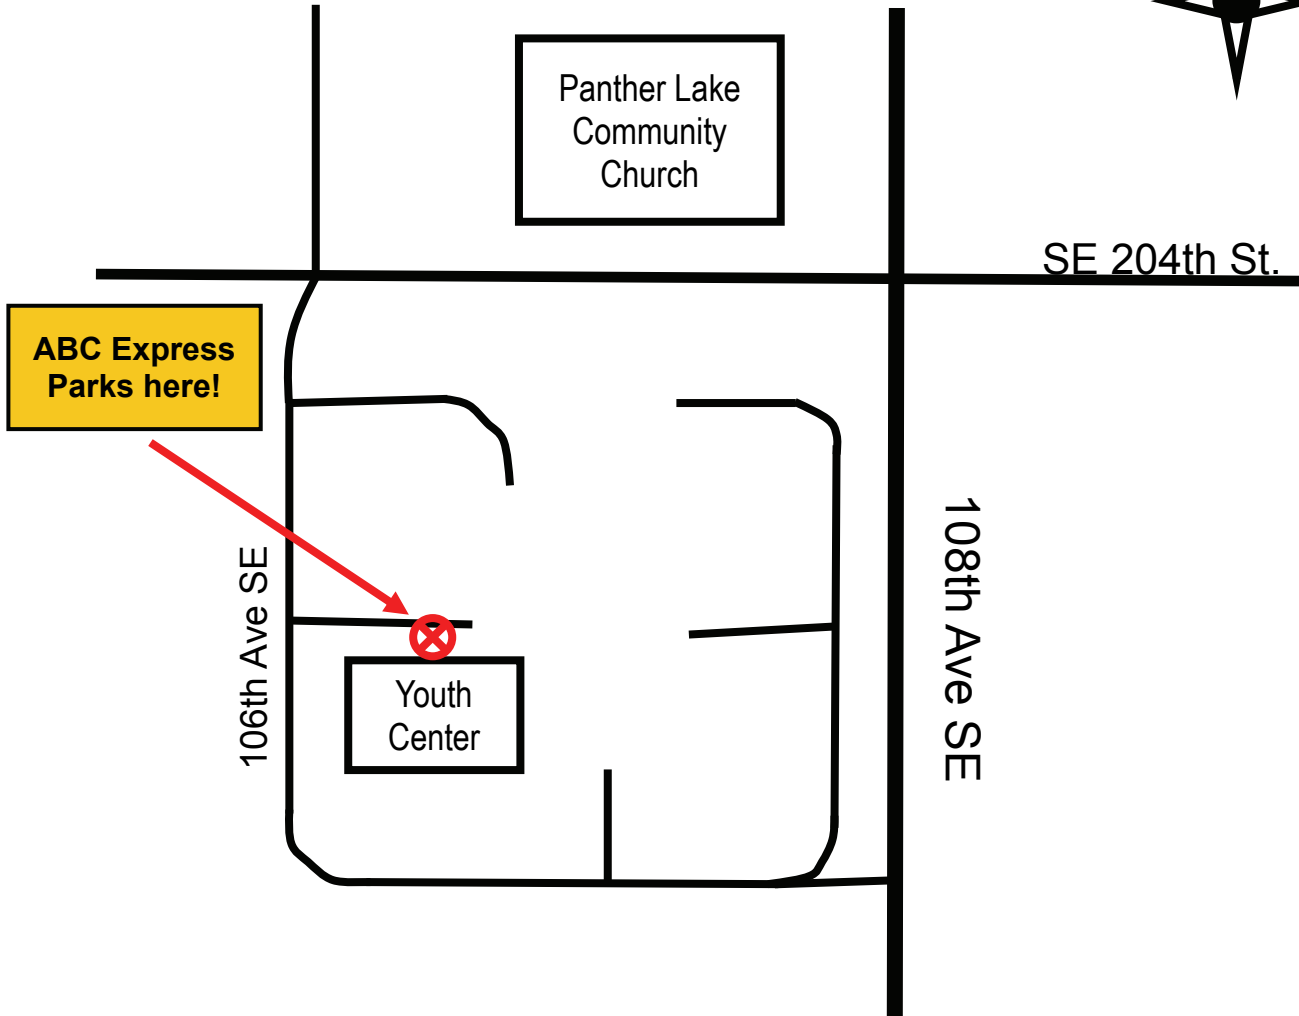

CASCADE APARTMENTS

20500 106th. Ave SE
Kent, WA 98030

ABC Express
Parks here!

Panther Lake
Community
Church

SE 204th St.

106th Ave SE

Youth
Center

108th Ave SE