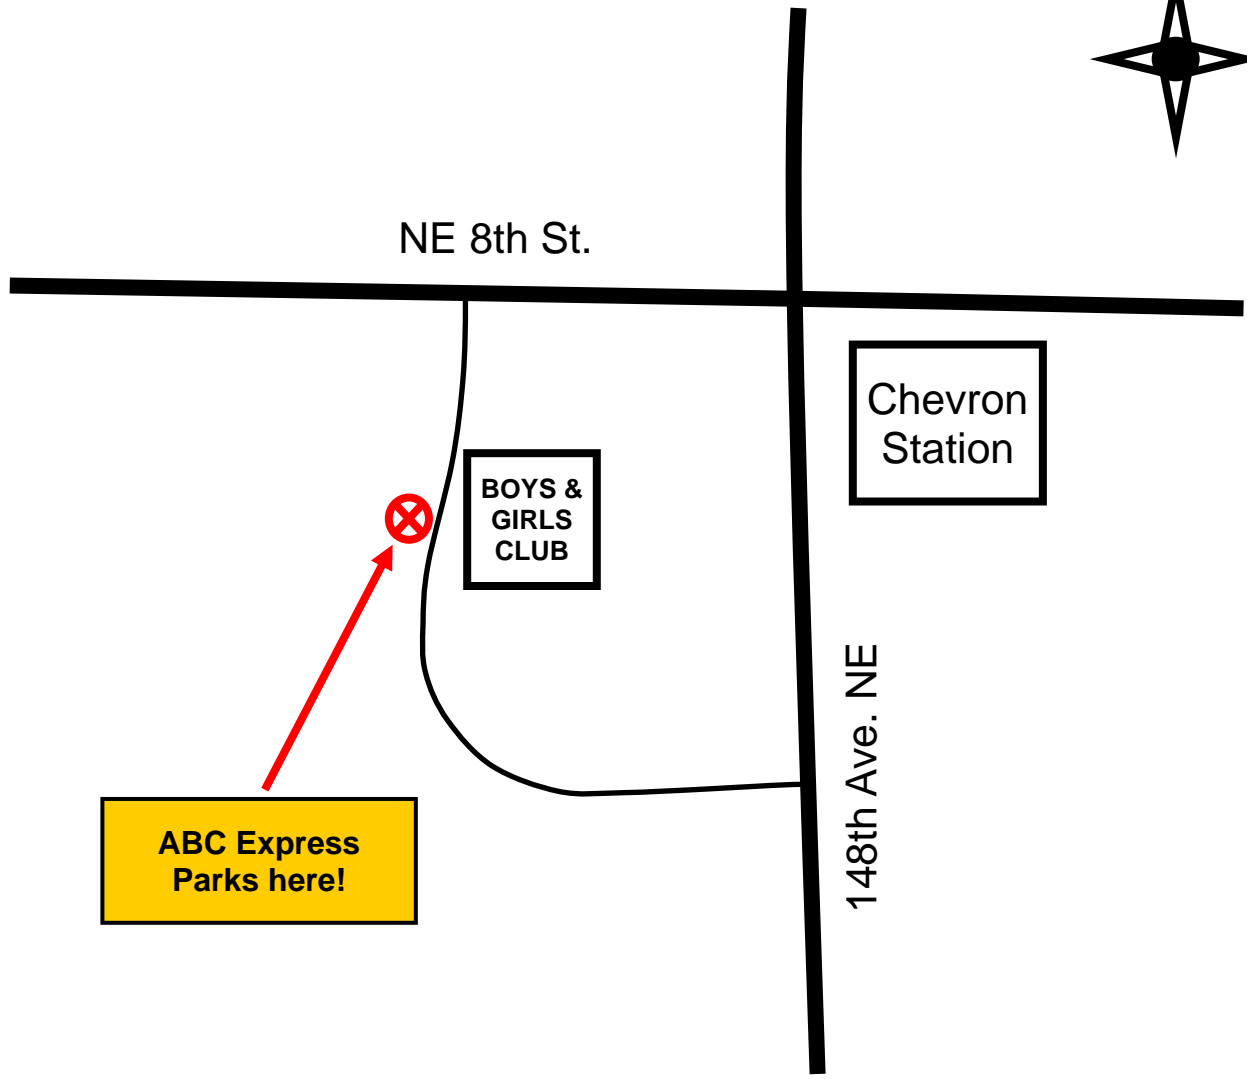

EASTSIDE TERRACE TOWNHOMES  
704 147th Pl. NE  
Bellevue, WA 98007

NE 8th St.

Chevron  
Station

BOYS &  
GIRLS  
CLUB

ABC Express  
Parks here!

148th Ave. NE