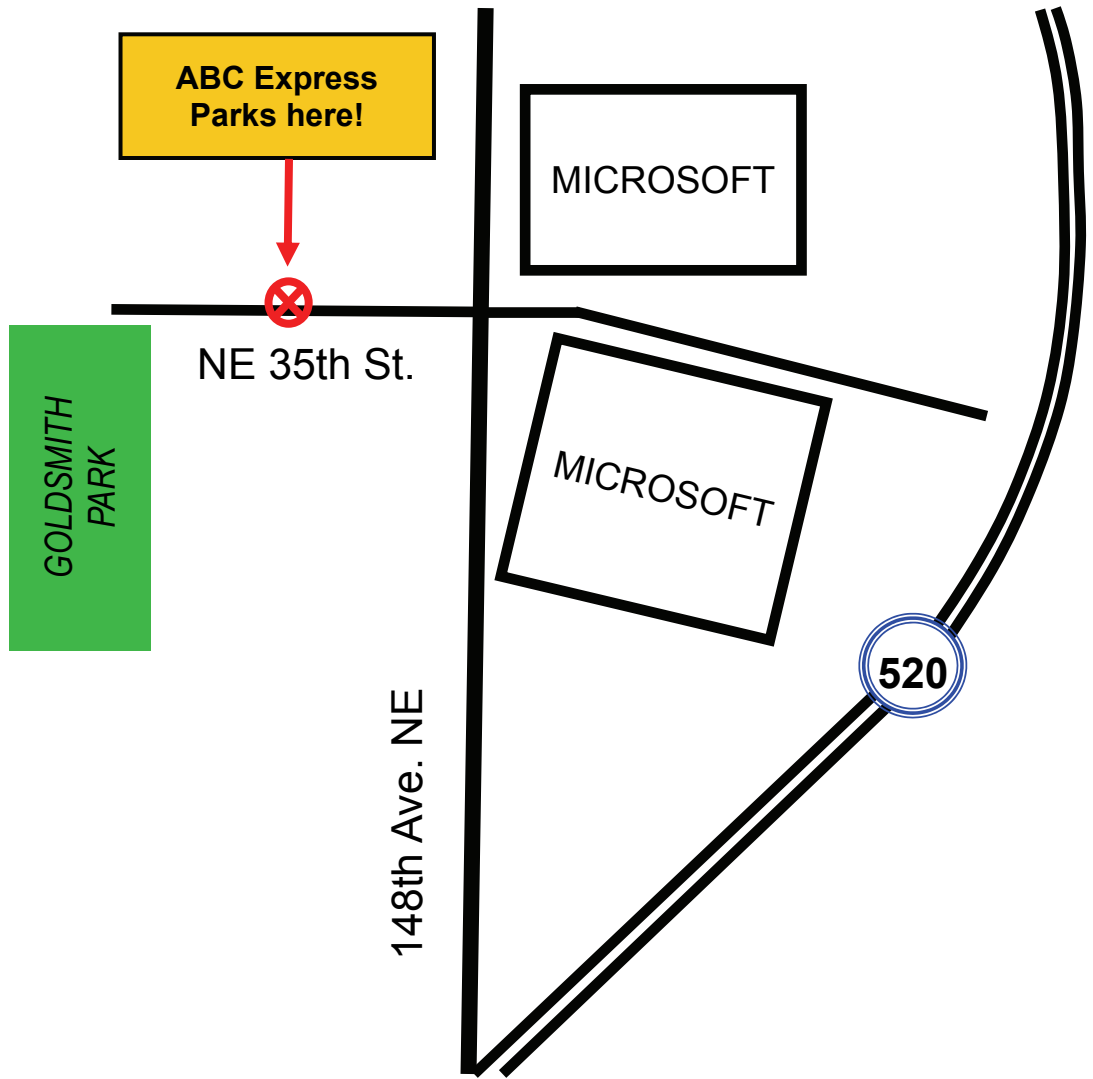

# EASTWOOD SQUARE TOWNHOMES

14531 NE 35th St.  
Bellevue, WA 98007

ABC Express  
Parks here!

MICROSOFT

GOLDSMITH  
PARK

NE 35th St.

MICROSOFT

148th Ave. NE

520