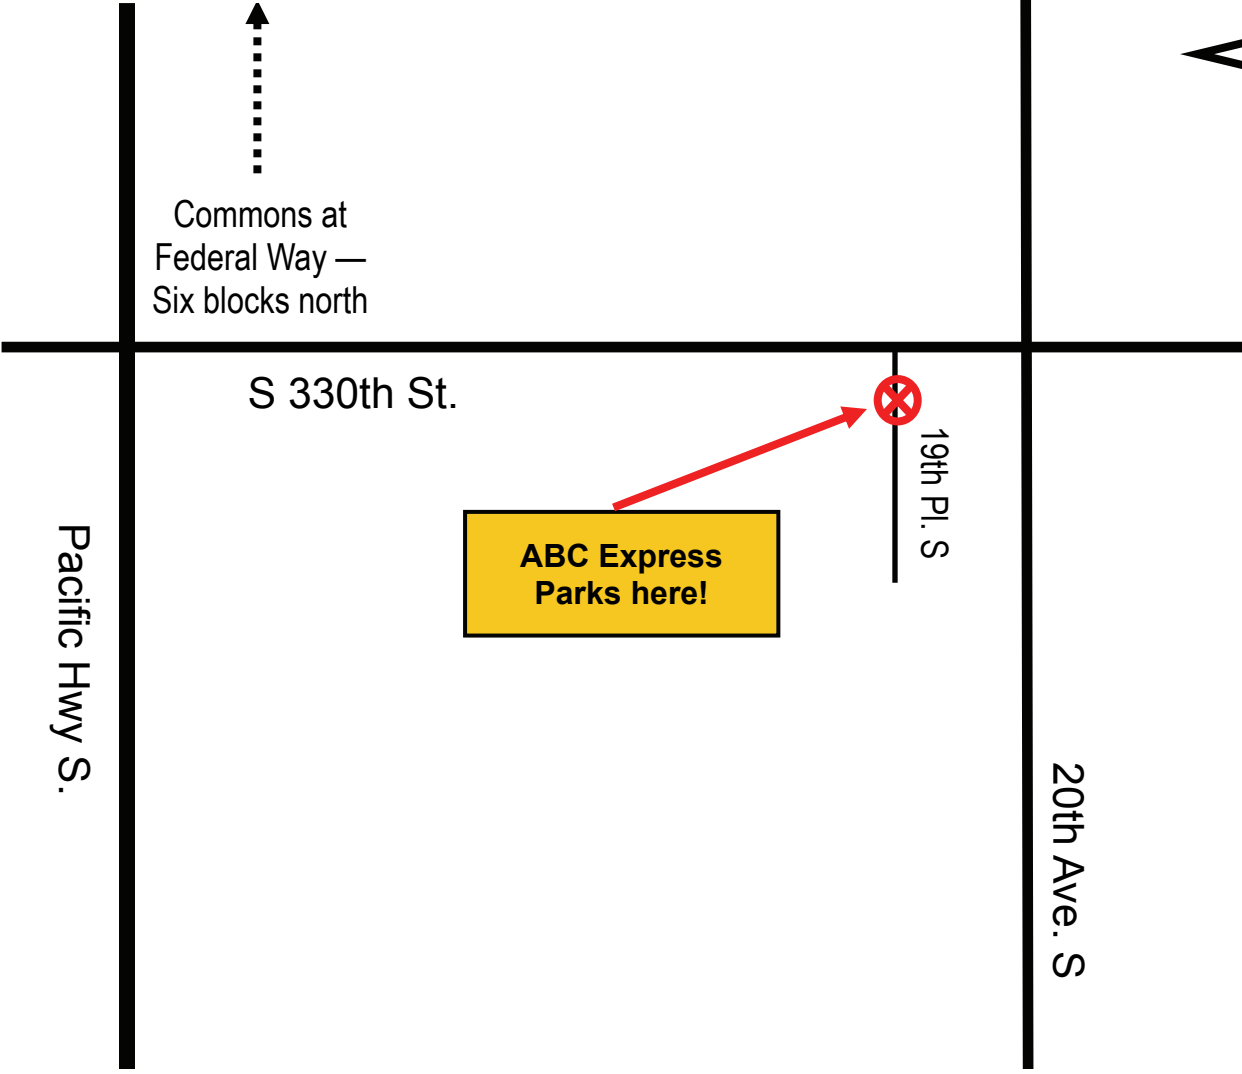

EVERGREEN COURT

33014 19th Lane S.
Federal Way, WA 98003

↑
Commons at
Federal Way —
Six blocks north

S 330th St.

**ABC Express
Parks here!**

19th Pl. S

Pacific Hwy S.

20th Ave. S