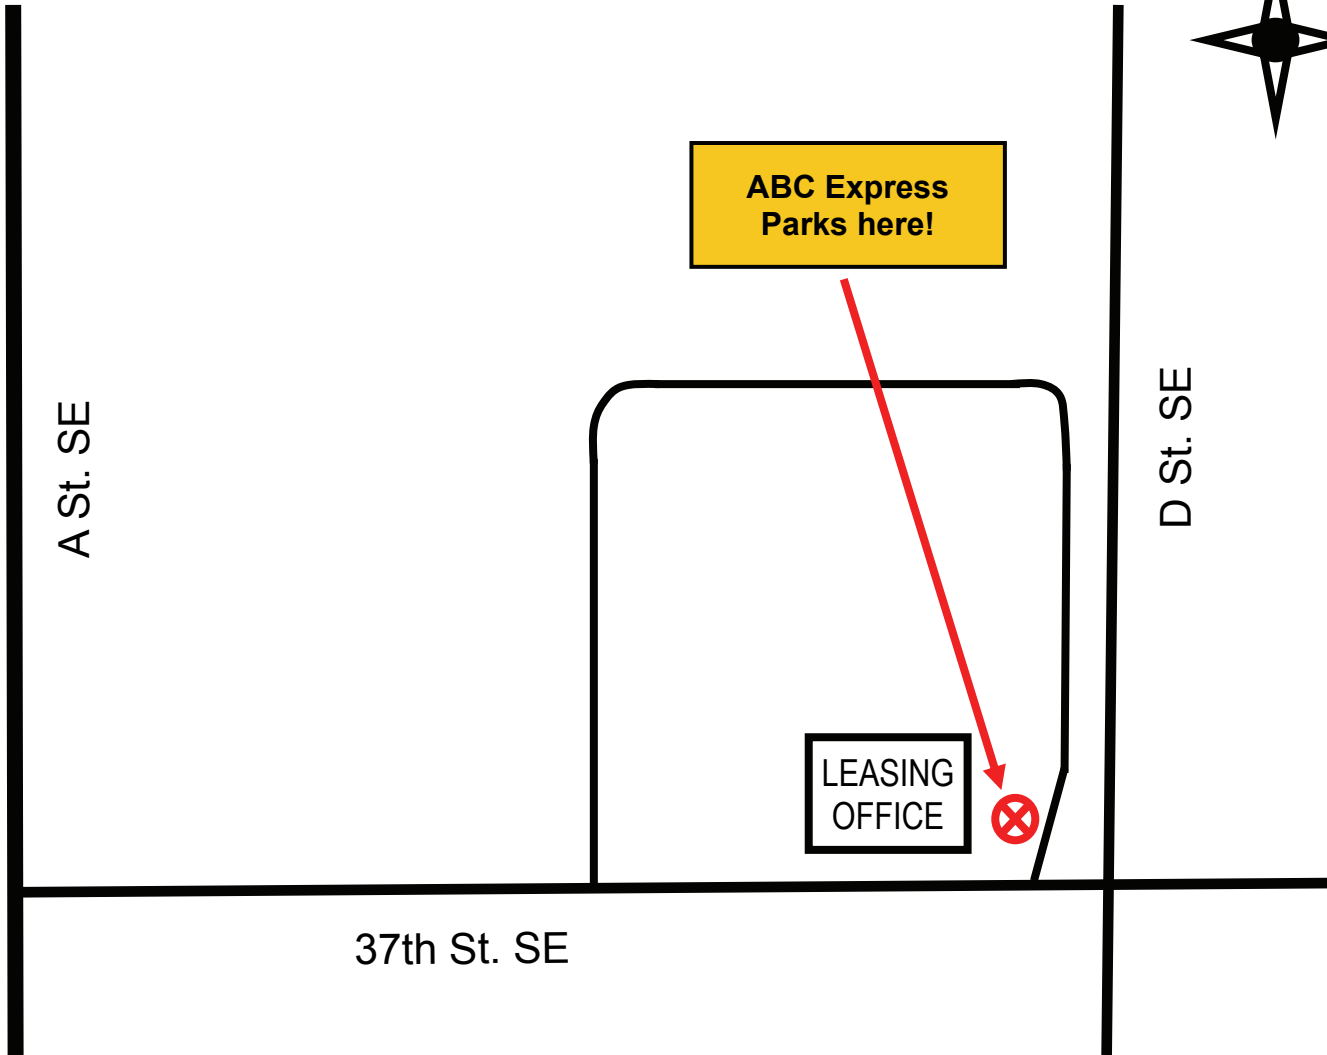

# FIRWOOD CIRCLE

314 37th St. SE  
Auburn, WA 98002

N

ABC Express  
Parks here!

LEASING  
OFFICE

A St. SE

D St. SE

37th St. SE