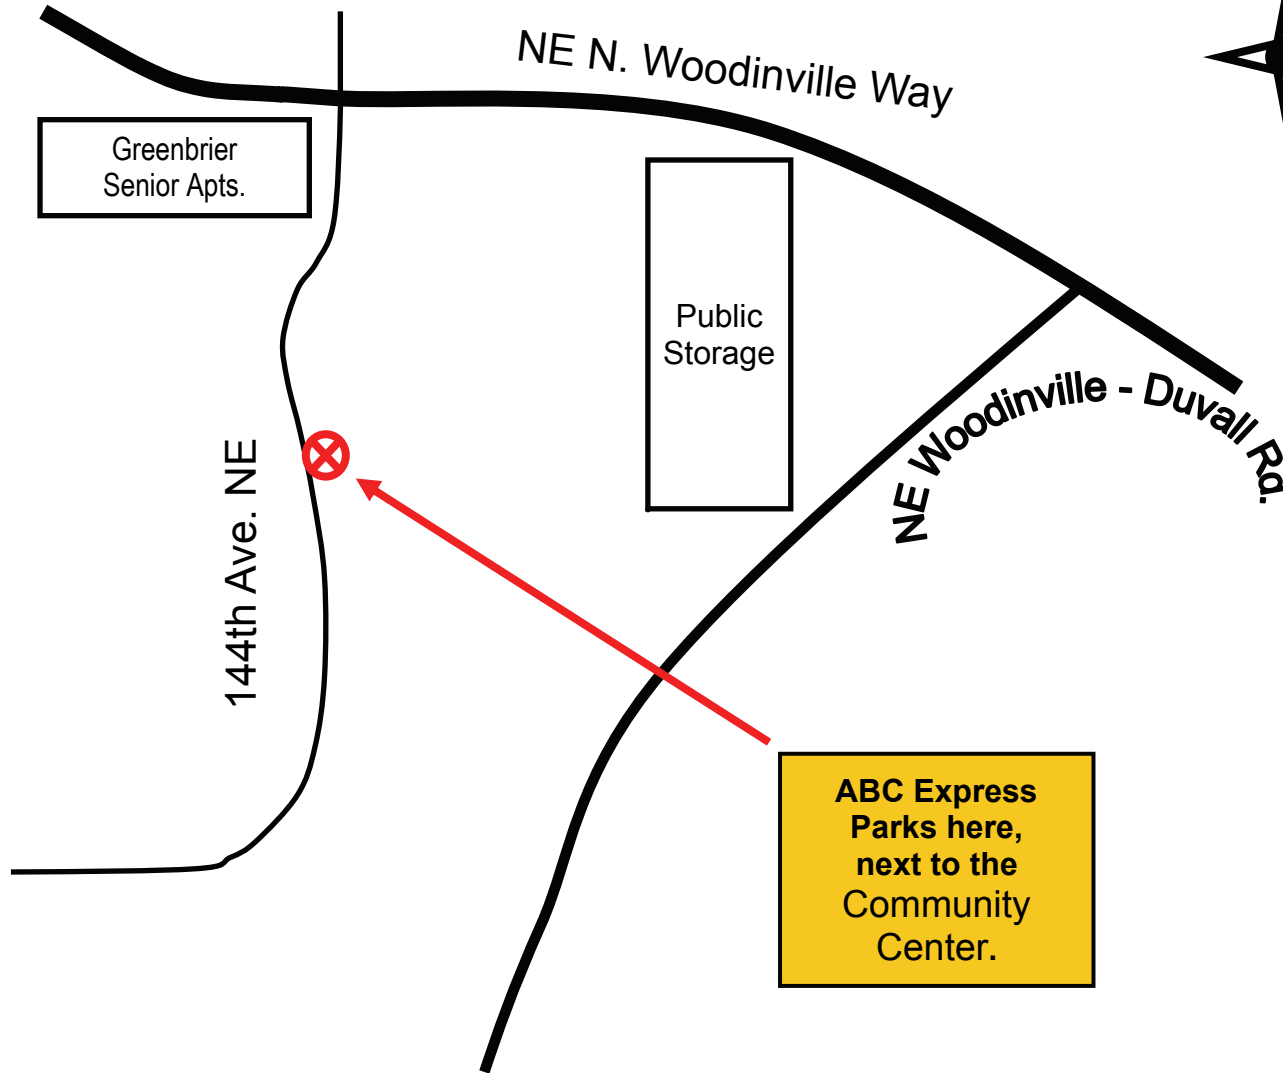

GREENBRIER HEIGHTS COMMUNITY

18746 144th Ave. NE
Woodinville, WA 98072

Greenbrier
Senior Apts.

Public
Storage

144th Ave. NE

NE N. Woodinville Way

NE Woodinville - Duvall Rd.

**ABC Express
Parks here,
next to the
Community
Center.**