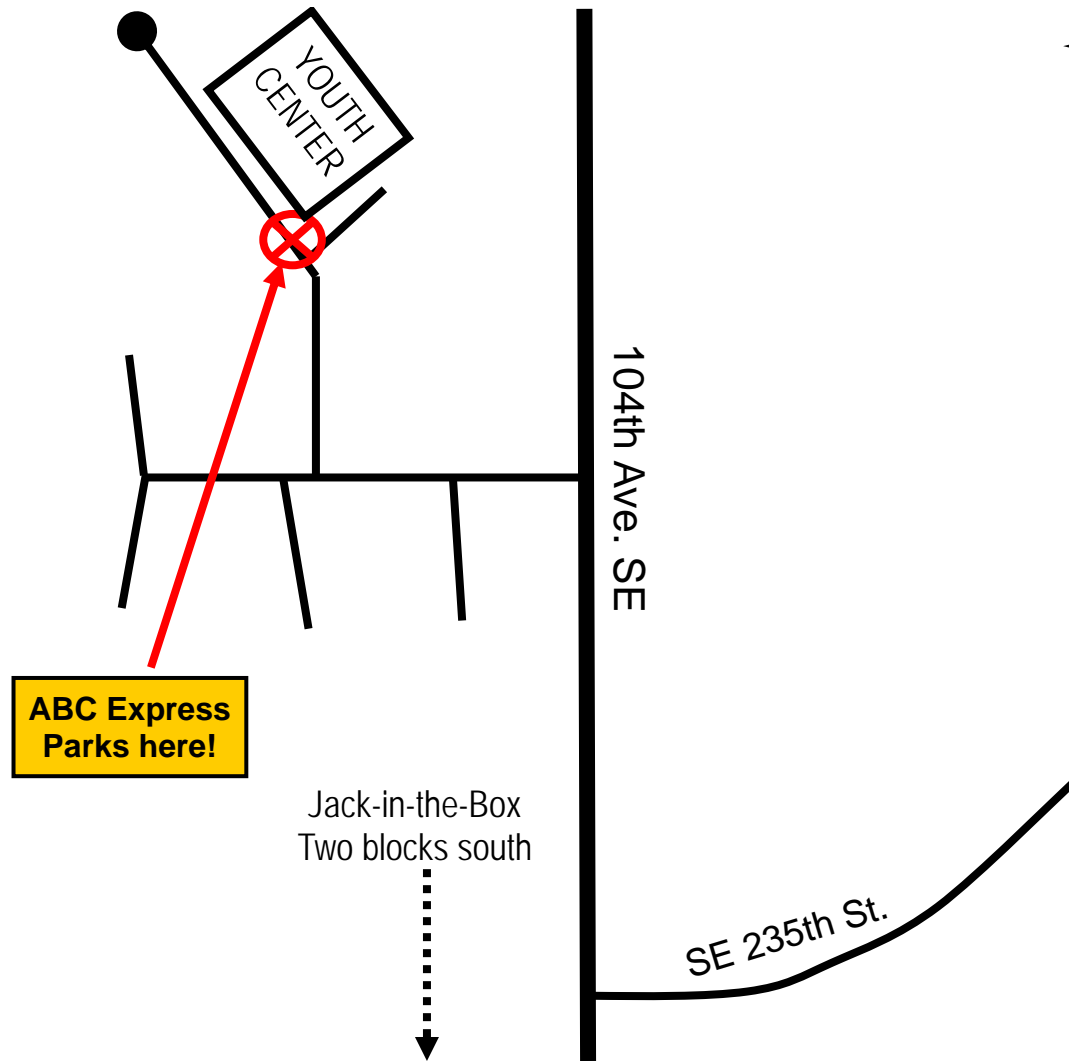

VALLI KEE APARTMENTS
23401 104th Ave. SE
Kent, WA 98031

**ABC Express
Parks here!**

Jack-in-the-Box
Two blocks south

104th Ave. SE

SE 235th St.

YOUTH
CENTER